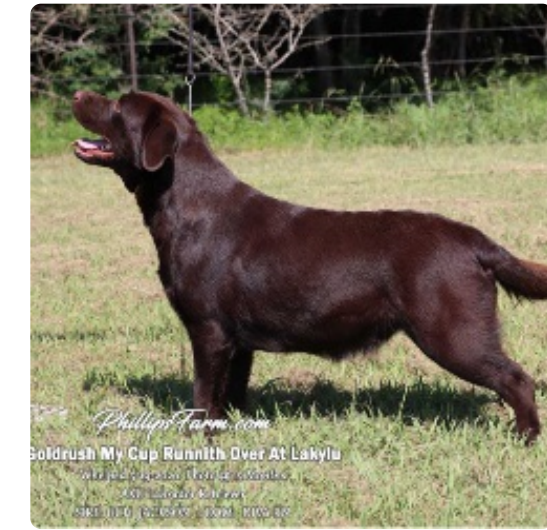

## Certificate of Pedigree

Goldrush's My Cup Runneth Over At Lakylu

**Owner:** LaRena Phillips  
**Gender:** Bitch  
**Date of Birth:** May 19, 2020  
**Color:** Chocolate

**Breeder:** Bruce Conard & Kim Riggins  
**Breed:** Labrador Retriever  
**Chip Number:** 956000012477820

<p><b>GCH CH Remingtons Jackson Brown</b> Jun 1, 2019, Chocolate</p> 	<p><b>GCH Ch Amigas Doolittle</b></p>	<p><b>Am. CH Thronwood's Resolution</b></p>	<p>Mallorn's Arcturus</p>	
			<p>Thornwood's Truffle in Paradise</p>	
	<p><b>Remingtons Grrr Illa</b></p>	<p><b>Copperstill Hightide Punky's Dilemma</b></p>		<p>CH Libertycrk Sound of Silence</p>
				<p>CopperStill Toasted Almond</p>
<p><b>UKC CH Oakdale Doubleplay Blend At Goldrush RN</b> Mar 25, 2016, Chip: 985113000282905, Chocolate</p> 	<p><b>GCH CH Goldrush Special Blend At Doubleplay</b></p> 	<p><b>GCH CH Highcaliber Labradale Espresso Chocolate</b></p>	<p>BOSS Am/Can Ch Labradale's Coffee Crisp Chocolate</p>	
			<p>CH Belquest Waterberry Of Highcaliber Chocolate</p>	
	<p><b>Goldrush Cat Nip At Mandigo</b></p>	<p><b>GCH CH Simerdown's Dr Pepper Chocolate</b></p>		<p>GCH CH Simerdown's Dr Pepper Chocolate</p>
				<p>Goldrush's Shaydee Lane At BLK Gold</p>
	<p><b>Poppyfields Polyester Pantsuit</b></p> 	<p><b>BISS CH Wilcare Leisure Suit Larry JH WC</b></p>		<p>CH Lubberline Pumpernickle</p>
				<p>CH Willcares Godiva JH Chocolate</p>
		<p><b>Poppyfilds Carry On</b></p>		<p>CH Tabatha's Rollick At Carowby CD JH WC Black</p>
				<p>Poppyfields Marker JH</p>